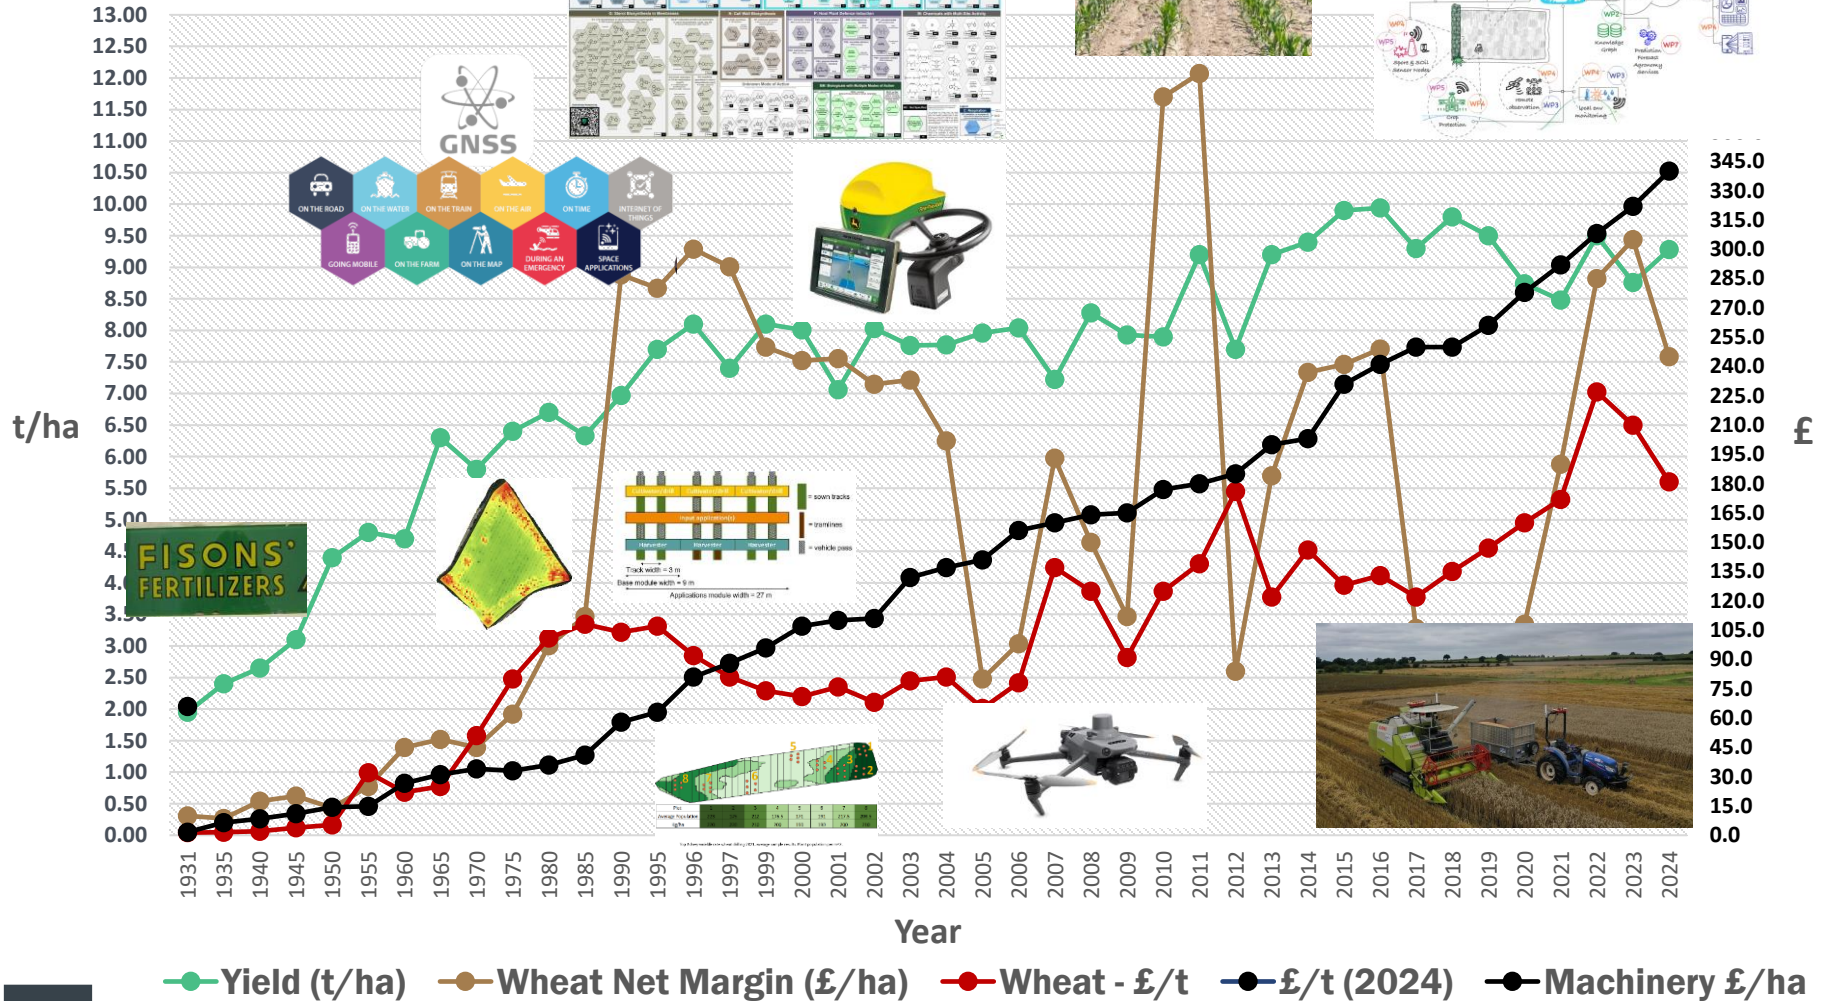

**WHAT WE NEED FROM
AGRICULTURAL ENGINEERS IN
FARMING & AGRONOMY**

GROUNDED
AGVICE

01

WHO ARE WE

GROUNDED
AGVICE

We are independent agronomists, co-founders, and directors of Grounded Advice, dedicated to providing hands-on agronomy. We work closely with farmers and collaborate with other agricultural businesses to address and improve current and future challenges.

Our focus is on finding solutions that deliver immediate benefits and those that will yield success over time.

LOTS OF DATA

1. Static - Snapshot
2. Dynamic - streaming
3. Unstructured data - Can't be Coded